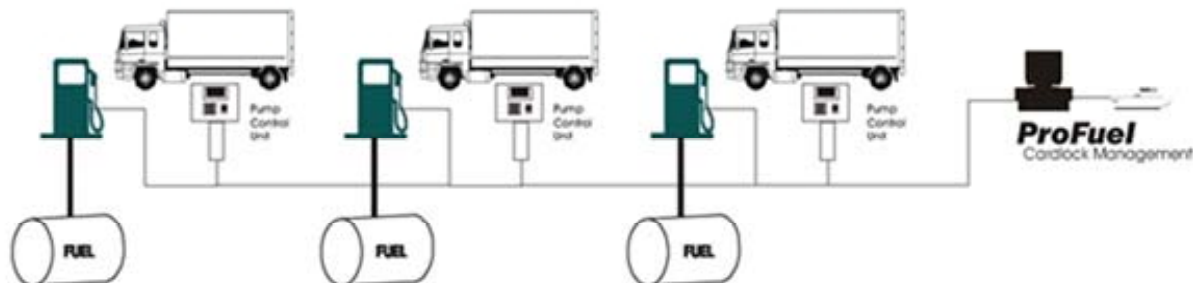

computrol
FUEL SYSTEMS INC

Computrol Fuel Systems Inc.

Tel: (604) 927-1000 web site: www.computrofuel.com
Fax (604) 927-1004 email: sales@computrofuel.com